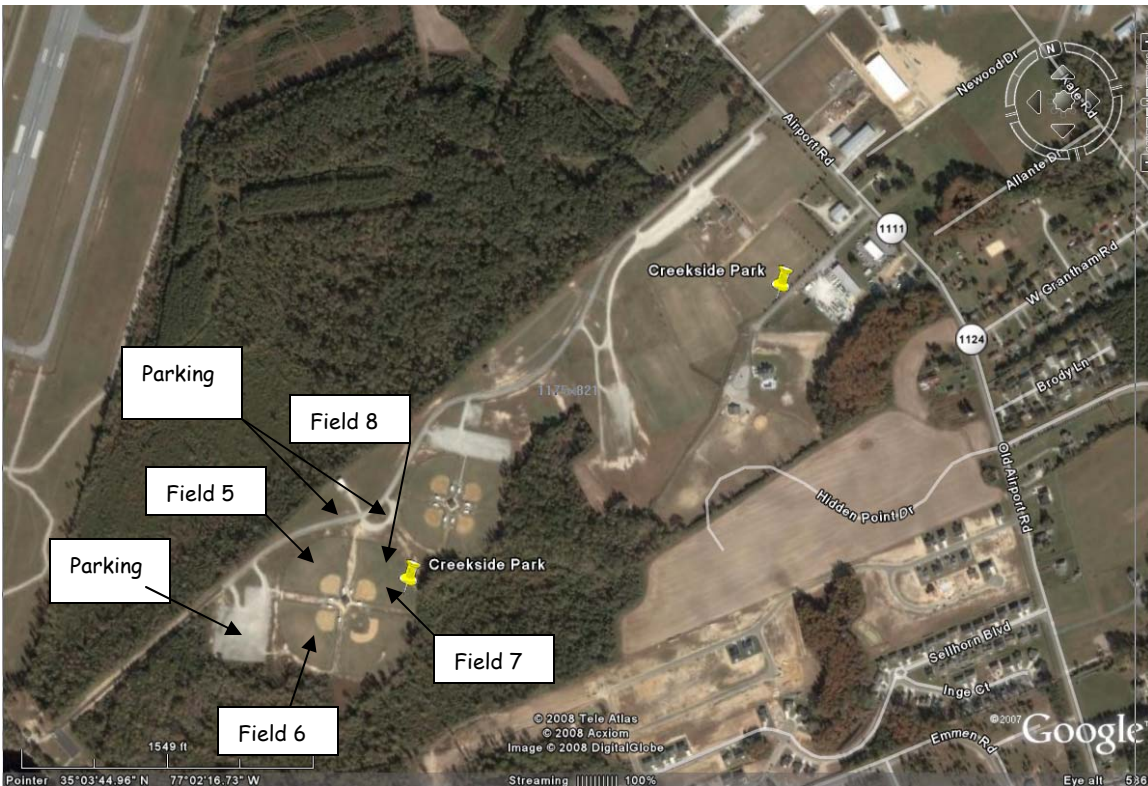

Creekside Park

1821 Old Airport Rd., New Bern, NC

Directions:

1: Take Hwy 70 East to Airport Rd. (2nd light) Turn Right, go ~ ½ mile past RR tracks Turn Left on Old Airport Rd. (by brick Company) follow ~ ¾ mile will see park on right just past airport runway. Baseball fields at rear of park.

2: Take Hwy 70 East to W. Grantham Rd. Turn Right (beside Comfort Air), go to end turn Right on Old Airport Rd. Go about 1 mile see park on left turn left into park, fields down on left. Brackets will be named by field name.

- Field 5 - 50/70 fence @ 250'
- Field 6 - 50/70 fence @ 200'
- Field 7 - 60/90 fence @ 310'
- Field 8 - 50/70 fence @ 250'