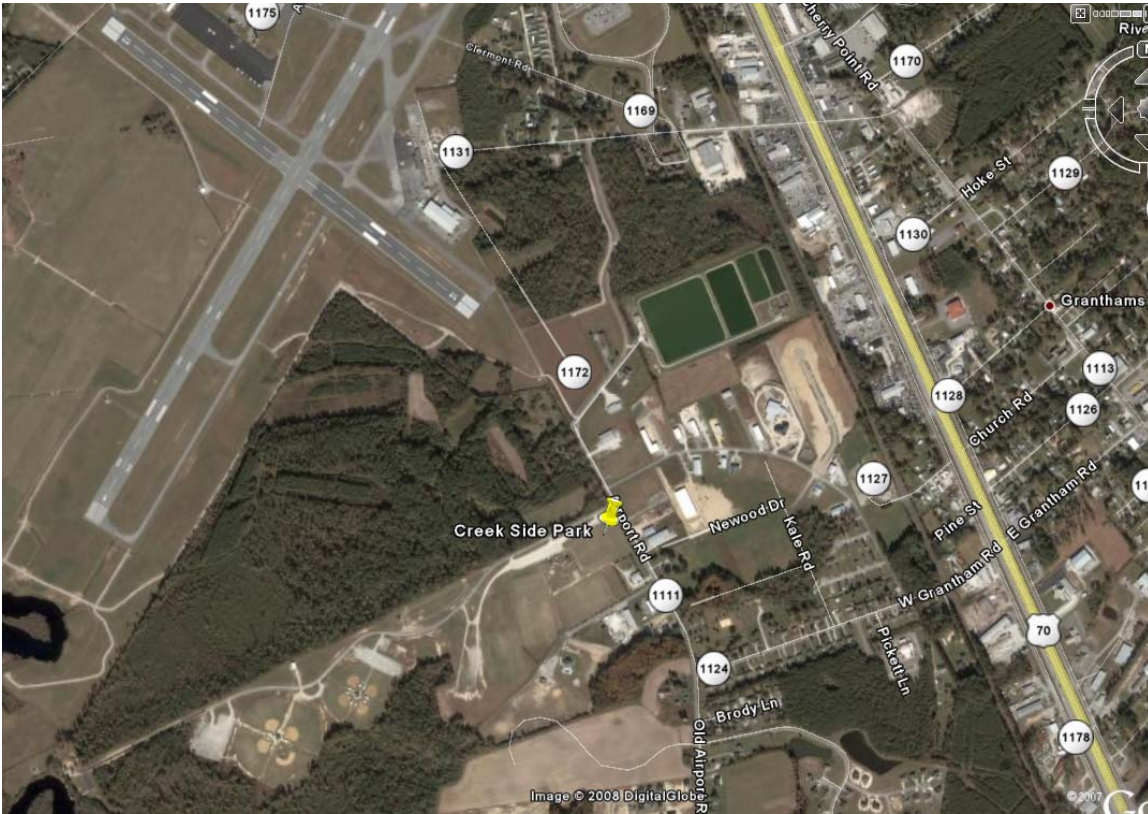

- Field 5 - 50/70 fence @ 250'
- Field 6 - 50/70 fence @ 200'
- Field 7 - 60/90 fence @ 310'
- Field 8 - 50/70 fence @ 250'