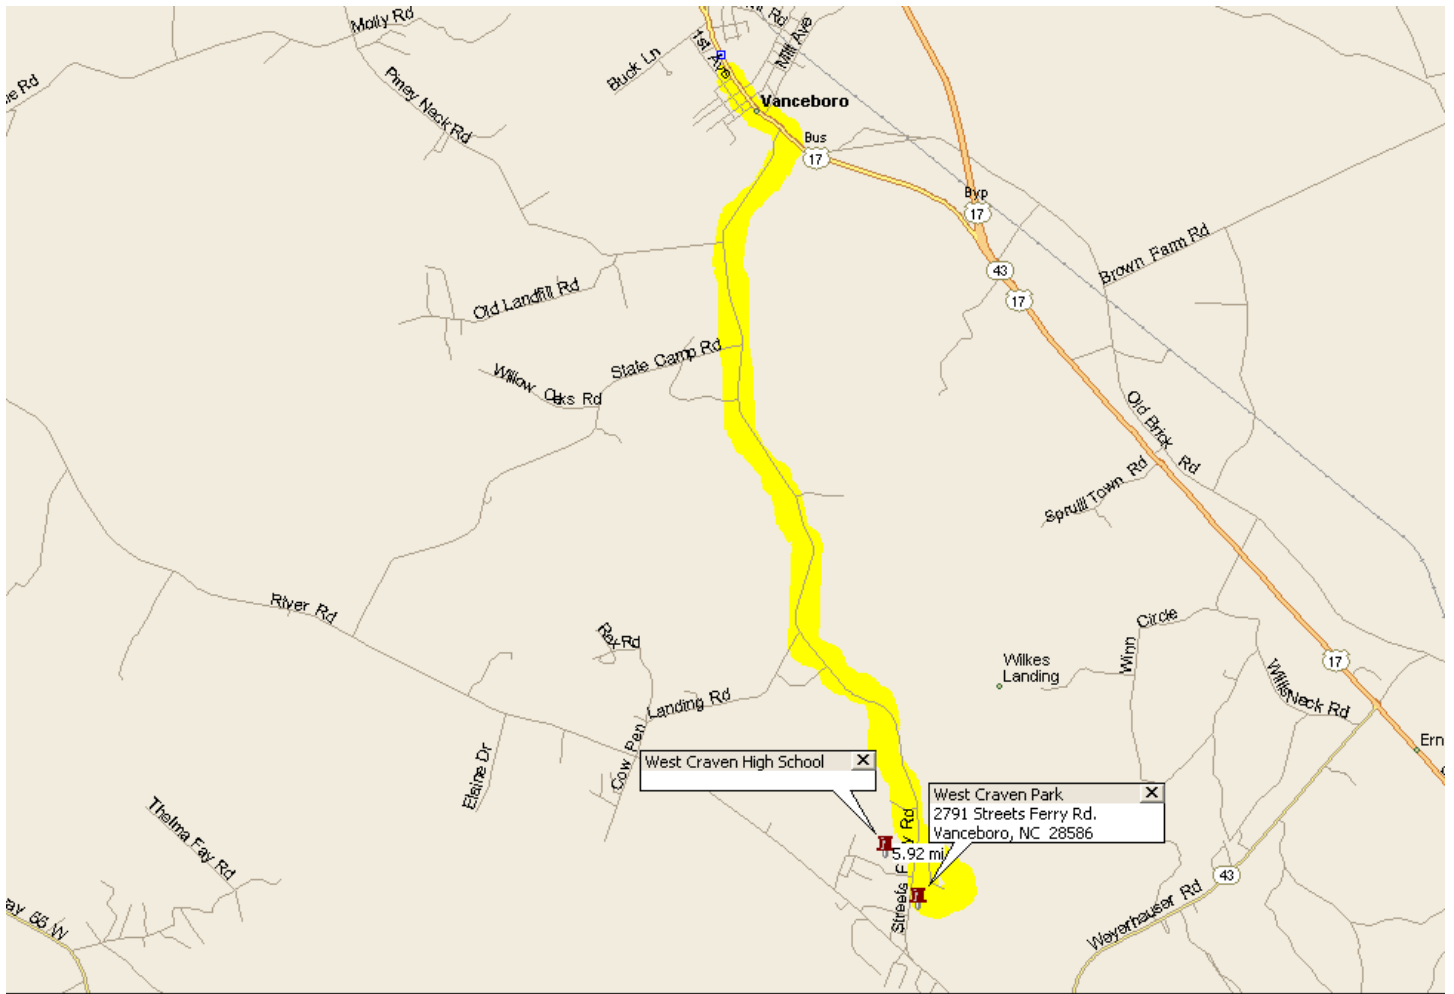

**Directions to West Craven Park, 2791 Streets Ferry Rd., Vanceboro, NC 28586:**

**From Greenville, NC:** Follow Hwy 43 to Vanceboro Turn Right on Streets Ferry Rd (just past town hall) follow Streets Ferry Rd ~ 5 miles to park on left.

**From Hwy 70 West:** Take Hwy 70 East to **New Exit (will not show on map, approx. 2 miles form Clarks Rd. Exit)** Hwy 43 West exit follow to ~ 6 miles to Weyerhauser Plant turn left at light on River Rd. go ~ 1 mile to fork in road bear right on Streets Ferry Rd. go ~ ¼ mile park on right.

From Vanceboro:

# From Hwy 70 East & West: