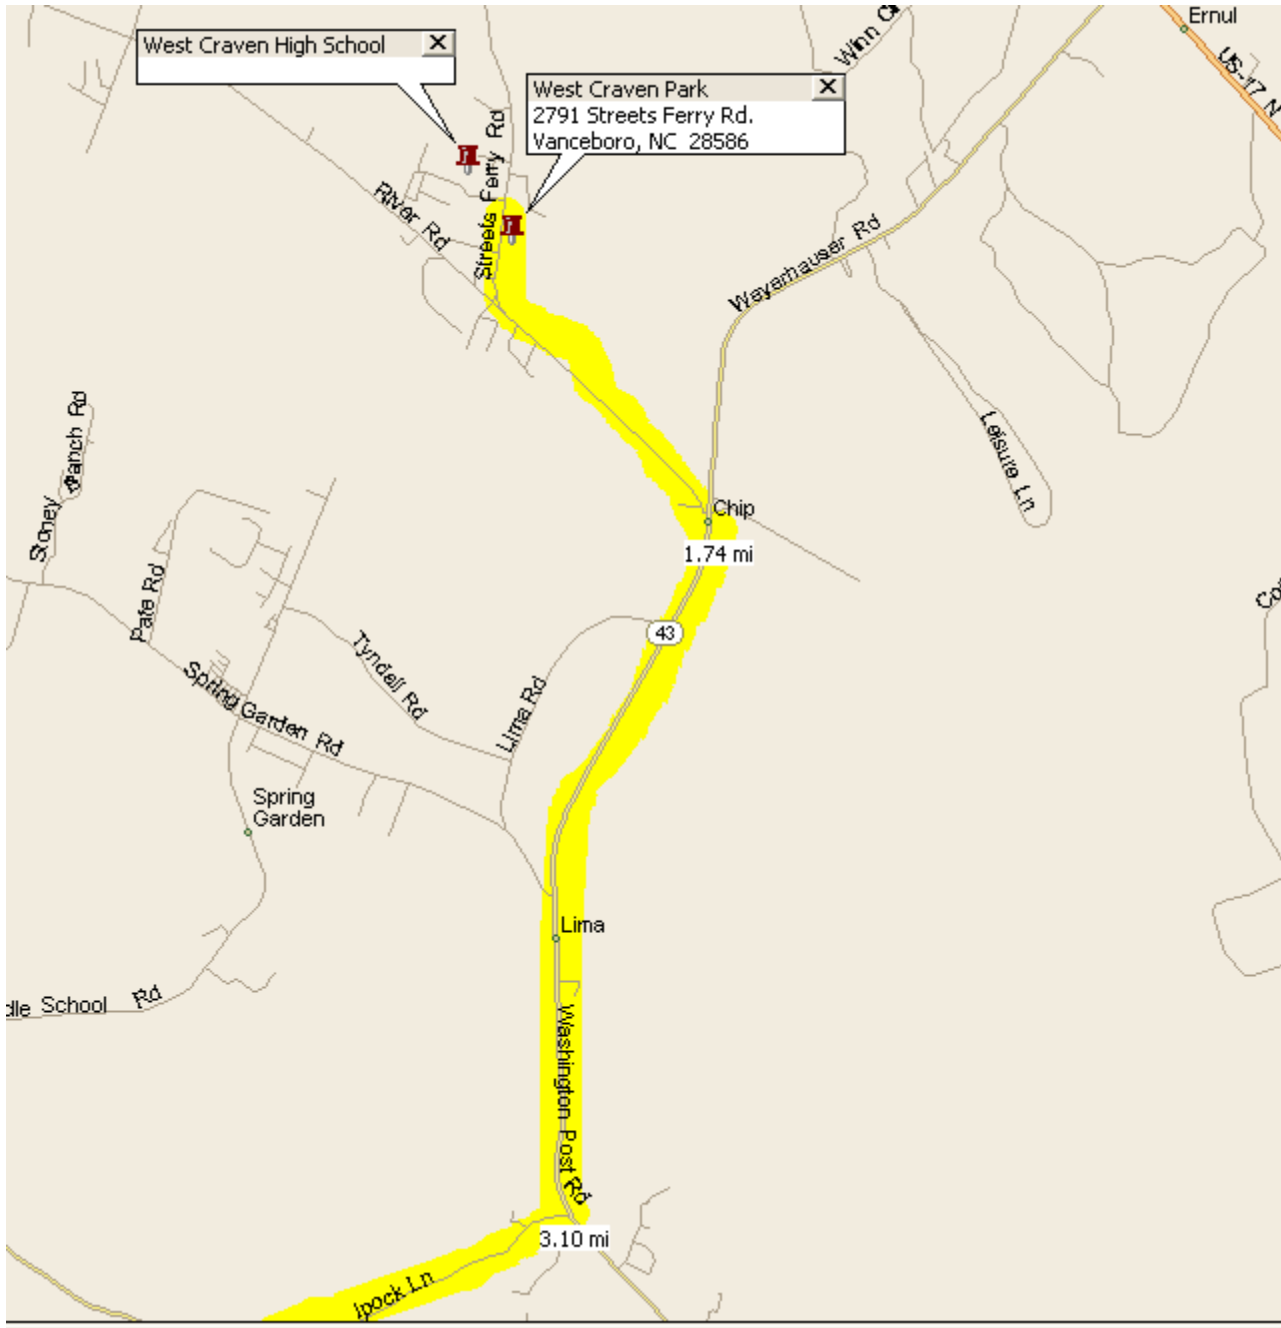

**Directions to West Craven Park, 2791 Streets Ferry Rd., Vanceboro, NC 28586:**

**From Greenville, NC:** Follow Hwy 43 to Vanceboro Turn Right on Streets Ferry Rd (just past town hall) follow Streets Ferry Rd ~ 5 miles to park on left.

**From Hwy 70 West:** Take Hwy 70 East to **New Exit (will not show on map, approx. 2 miles form Clarks Rd. Exit)** Hwy 43 West exit follow to ~ 6 miles to Weyerhauser Plant turn left at light on River Rd. go ~ 1 mile to fork in road bear right on Streets Ferry Rd. go ~ ¼ mile park on right.

From Vanceboro:

# From Hwy 70 East & West: