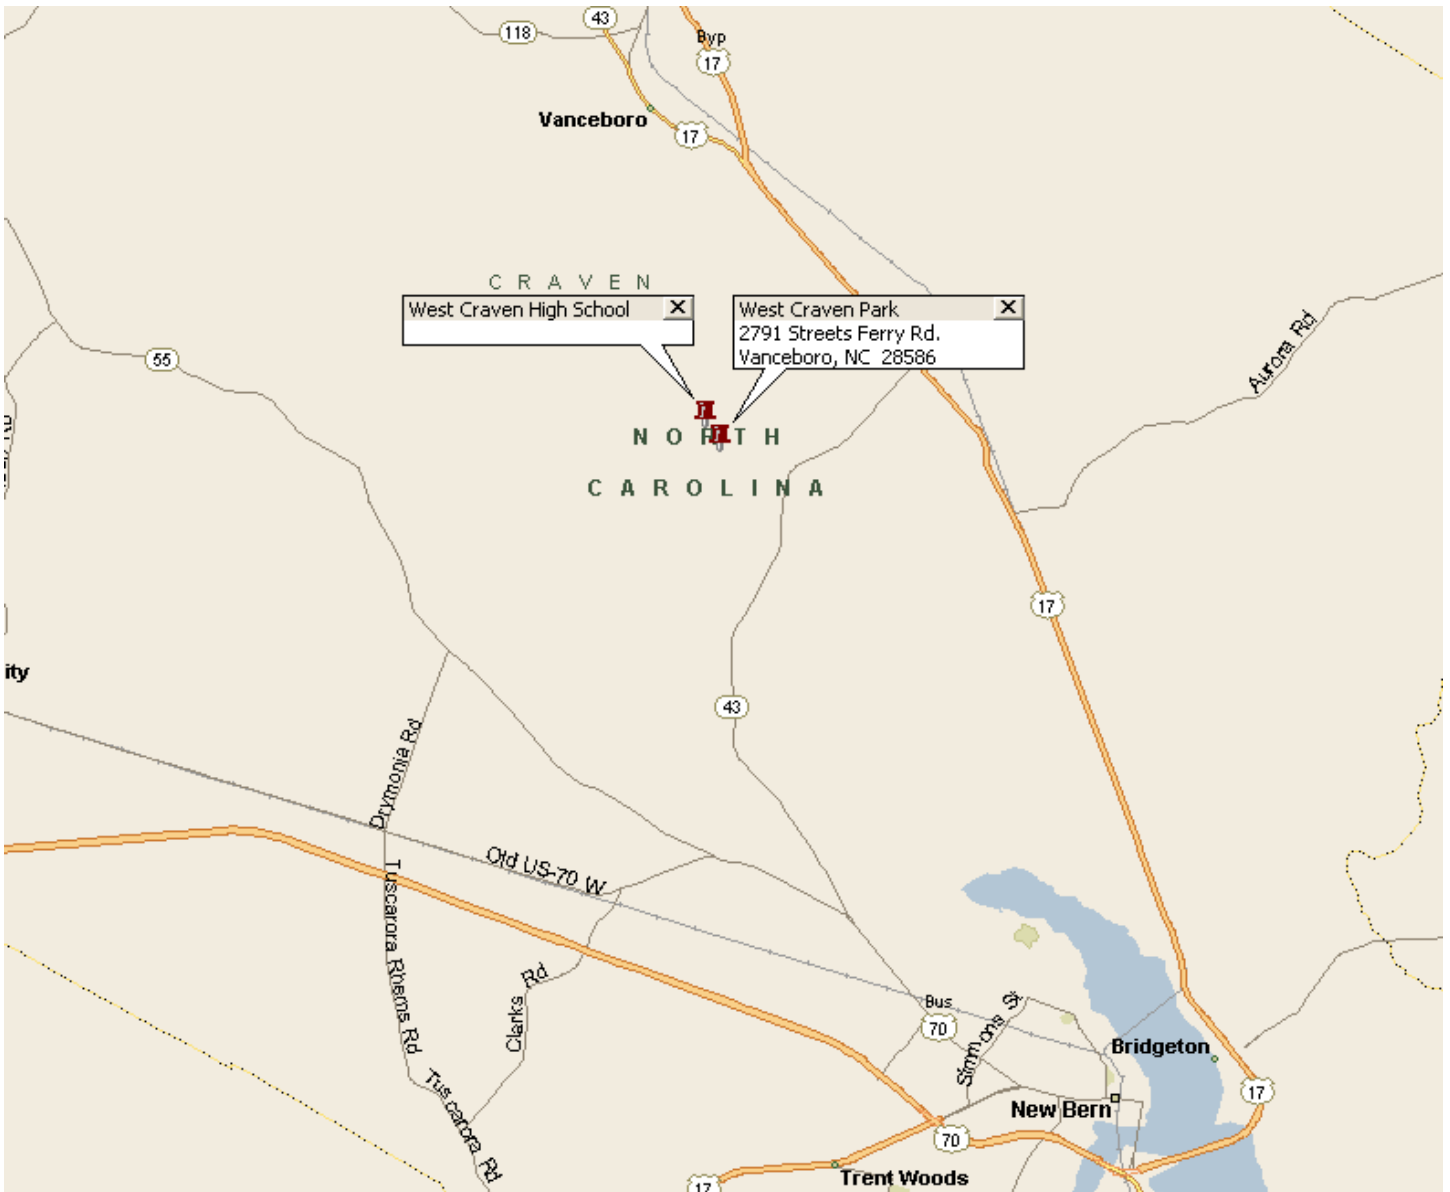

**Directions to West Craven Park, 2791 Streets Ferry Rd., Vanceboro, NC 28586:**

**From Greenville, NC:** Follow Hwy 43 to Vanceboro Turn Right on Streets Ferry Rd (just past town hall) follow Streets Ferry Rd ~ 5 miles to park on left.

**From Hwy 70 West:** Take Hwy 70 East to **New Exit (will not show on map, approx. 2 miles form Clarks Rd. Exit)** Hwy 43 West exit follow to ~ 6 miles to Weyerhauser Plant turn left at light on River Rd. go ~ 1 mile to fork in road bear right on Streets Ferry Rd. go ~ ¼ mile park on right.

From Vanceboro:

# From Hwy 70 East & West: